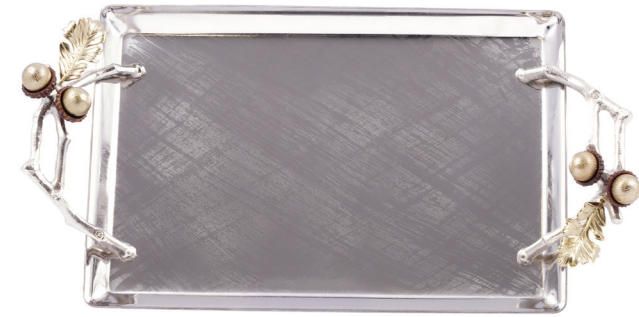

Oak Rectangular Tray

Size - Small

Code | 3210381
Dimension | 380*210*90 mm
Weight | 1230 g
Color | Silver Silver Bowl