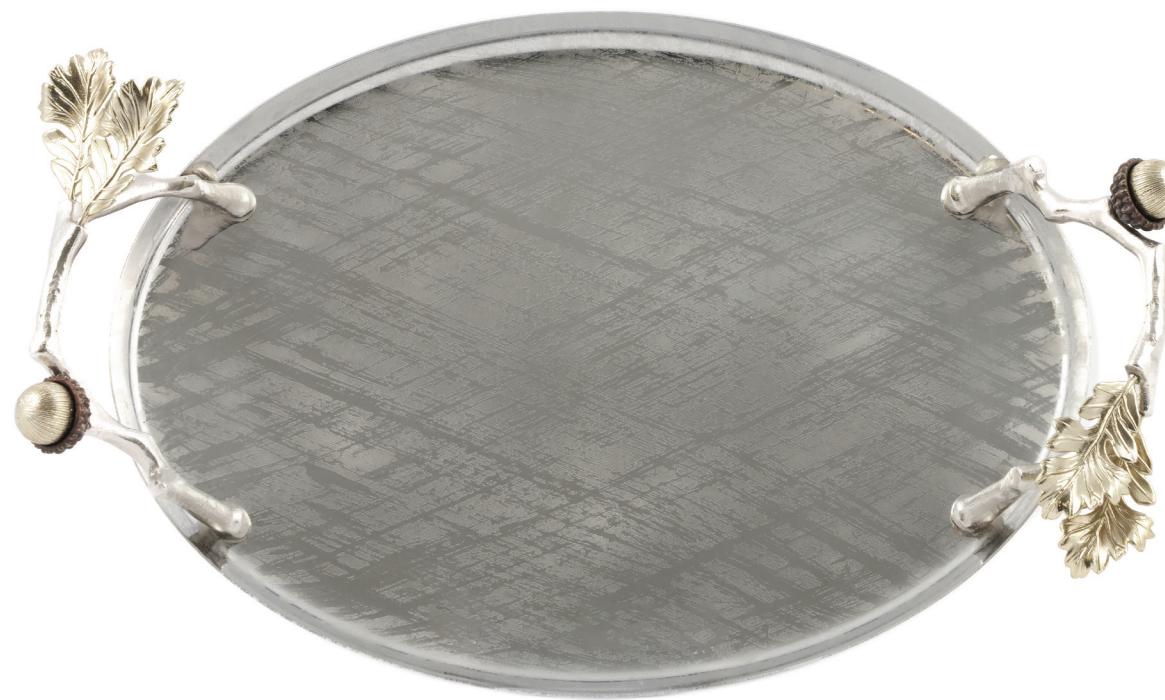

Oak Stone Cheese Board (40 x 24)

Chees Board

Code | 3050122
Dimension | 400*240*65 mm
Weight | 4010 g
Color | Gold-Brown Gray Stone

Oak Oval Tray

Tray

Size | Small
Code | 3210477
Dimension | 35*223*85 mm
Weight | 760 g
Color | Silver Silver Bowl