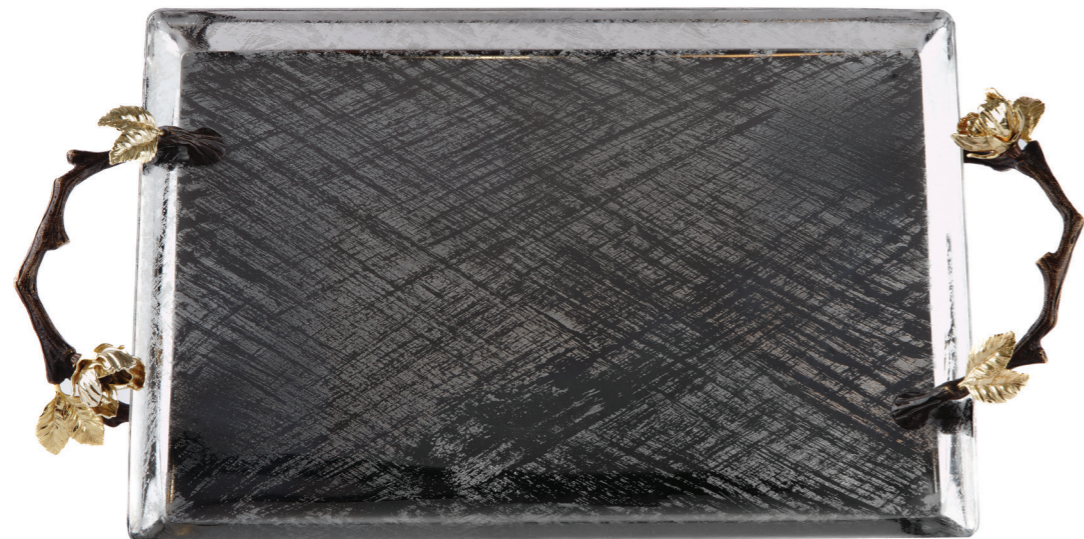

Anika Nut Dish and Plate

Size - (20 cm)

Code | 3210353

Dimension | 205*195*50 mm

Weight | 390 g

Color | Gold (Silver Bowl)

Anika Rectangular Tray

Size - Medium